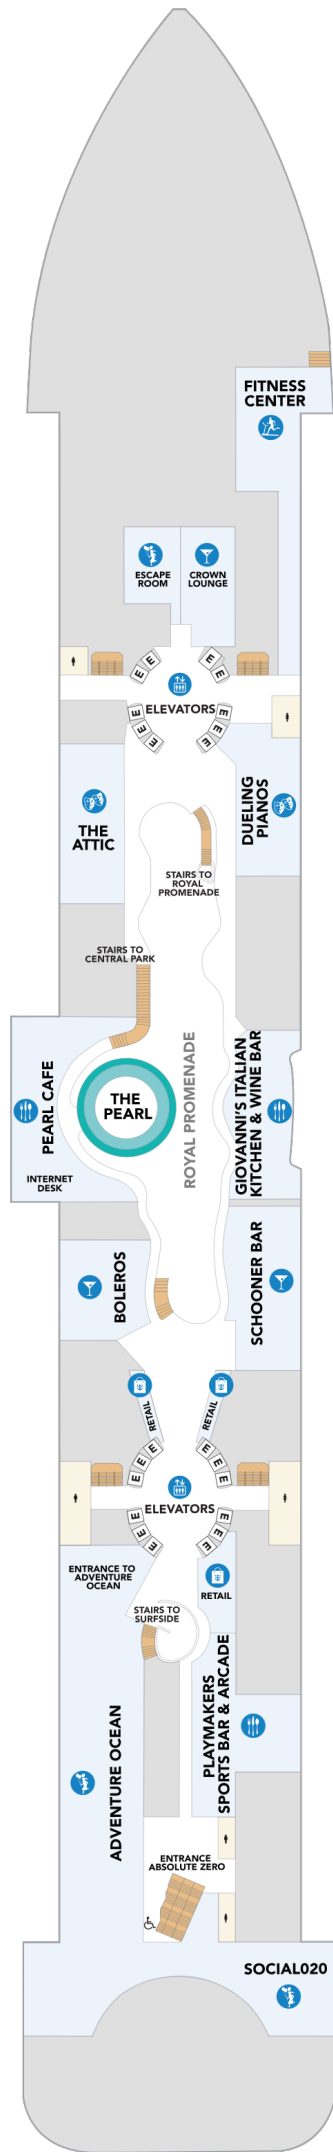

Royal Suite Class

- GS** Grand Suite - 1 Bedroom
- IL** Icon Loft Access
- IL** Icon Loft
- JY** Sky Junior Suite
- VP** Panoramic Suite
- RL** Royal Loft Suite
- OS** Owner's Suite - 1 Bedroom

Star of the Seas

Deck Fourteen

Balcony

- D2 D4** Ocean View Balcony
- D2** Ocean View Balcony Access
- F1 F5** Central Park View Balcony
- H3** Surfside Family Balcony Access
- H3 H5** Surfside Family View Balcony

Ocean View

Balcony

- C3 C5** Ocean View Large Balcony
- CB** Connecting Ocean View Balcony
- D1 D2** Ocean View Balcony
- D3 D5** Ocean View Balcony
- D1** Ocean View Balcony Access

Ocean View

- N4** Ocean View

Interior

Ocean View

- N4 N5 Ocean View

Interior

- Q2 Interior Plus
- R3 R4 Spacious Interior
- V4 Interior
- V4 Interior Accessible

Star of the Seas

Deck Six

Star of the Seas

Deck Five