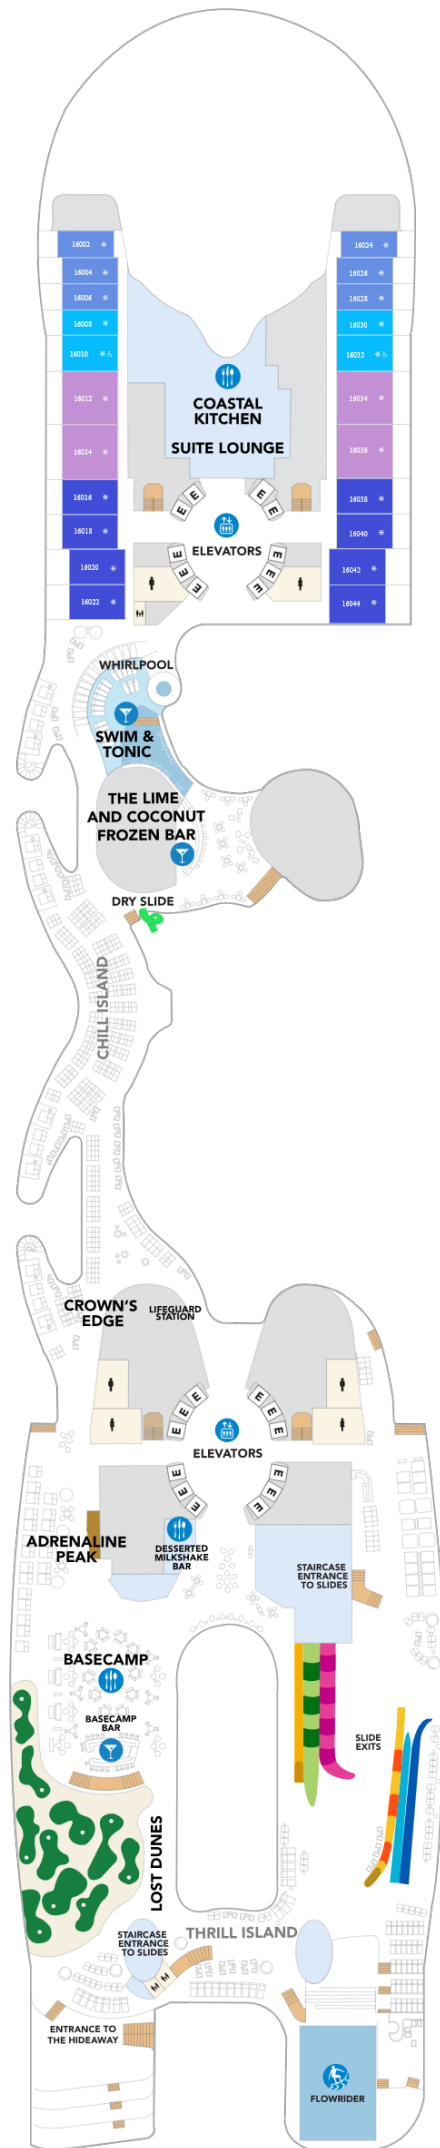

Star of the Seas

Deck Twenty

Star of the Seas

Deck Nineteen

Star of the Seas

Deck Eighteen

Star of the Seas

Deck Seventeen

Royal Suite Class

- GS** Grand Suite - 1 Bedroom
- IL** Icon Loft Access
- IL** Icon Loft
- JY** Sky Junior Suite
- VP** Panoramic Suite
- RL** Royal Loft Suite
- OS** Owner's Suite - 1 Bedroom

Star of the Seas

Deck Sixteen

Royal Suite Class

- GS** Grand Suite - 1 Bedroom
- JY** Sky Junior Suite Access
- JY** Sky Junior Suite
- VP** Panoramic Suite
- OS** Owner's Suite - 1 Bedroom

Star of the Seas

Deck Fifteen

Star of the Seas

Deck Fourteen

Balcony

- D2 D4** Ocean View Balcony
- D2** Ocean View Balcony Access
- F1 F5** Central Park View Balcony
- H3** Surfside Family Balcony Access
- H3 H5** Surfside Family View Balcony

Ocean View