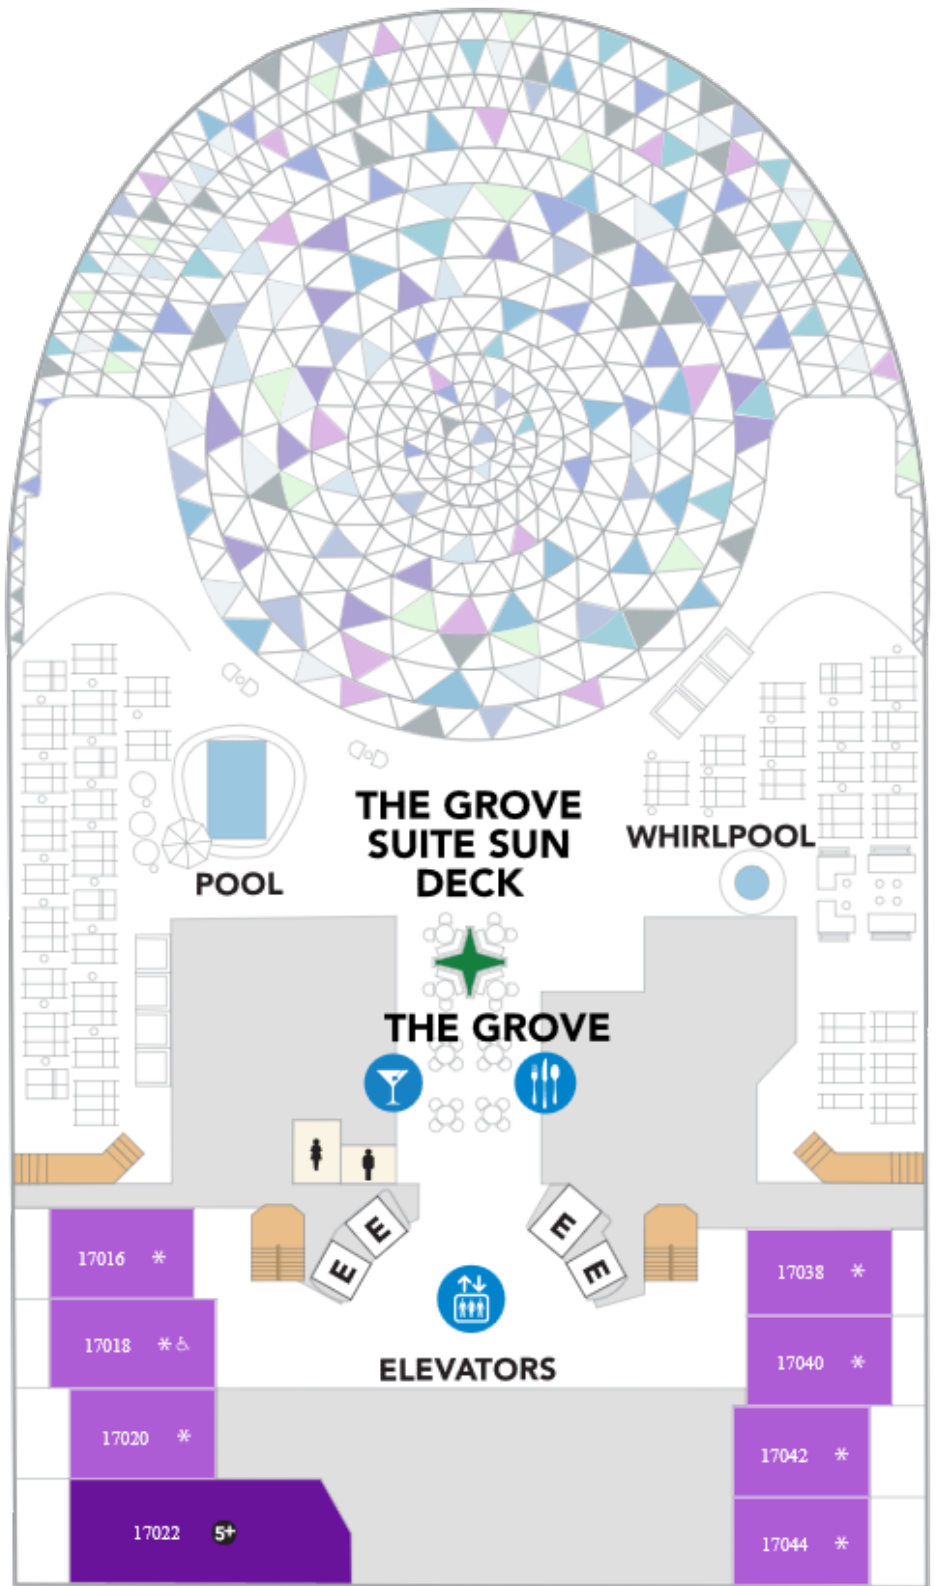

Star of the Seas

Deck Twenty

Star of the Seas

Deck Nineteen

Star of the Seas

Deck Eighteen

Star of the Seas

Deck Seventeen

Royal Suite Class

- GS** Grand Suite - 1 Bedroom
- IL** Icon Loft Access
- IL** Icon Loft
- JY** Sky Junior Suite
- VP** Panoramic Suite
- RL** Royal Loft Suite
- OS** Owner's Suite - 1 Bedroom

Star of the Seas

Deck Sixteen

Royal Suite Class

- GS** Grand Suite - 1 Bedroom
- JY** Sky Junior Suite Access
- JY** Sky Junior Suite
- VP** Panoramic Suite
- OS** Owner's Suite - 1 Bedroom

Star of the Seas

Deck Fifteen

Star of the Seas

Deck Fourteen

Balcony

- D2 D4** Ocean View Balcony
- D2** Ocean View Balcony Access
- F1 F5** Central Park View Balcony
- H3** Surfside Family Balcony Access
- H3 H5** Surfside Family View Balcony

Ocean View