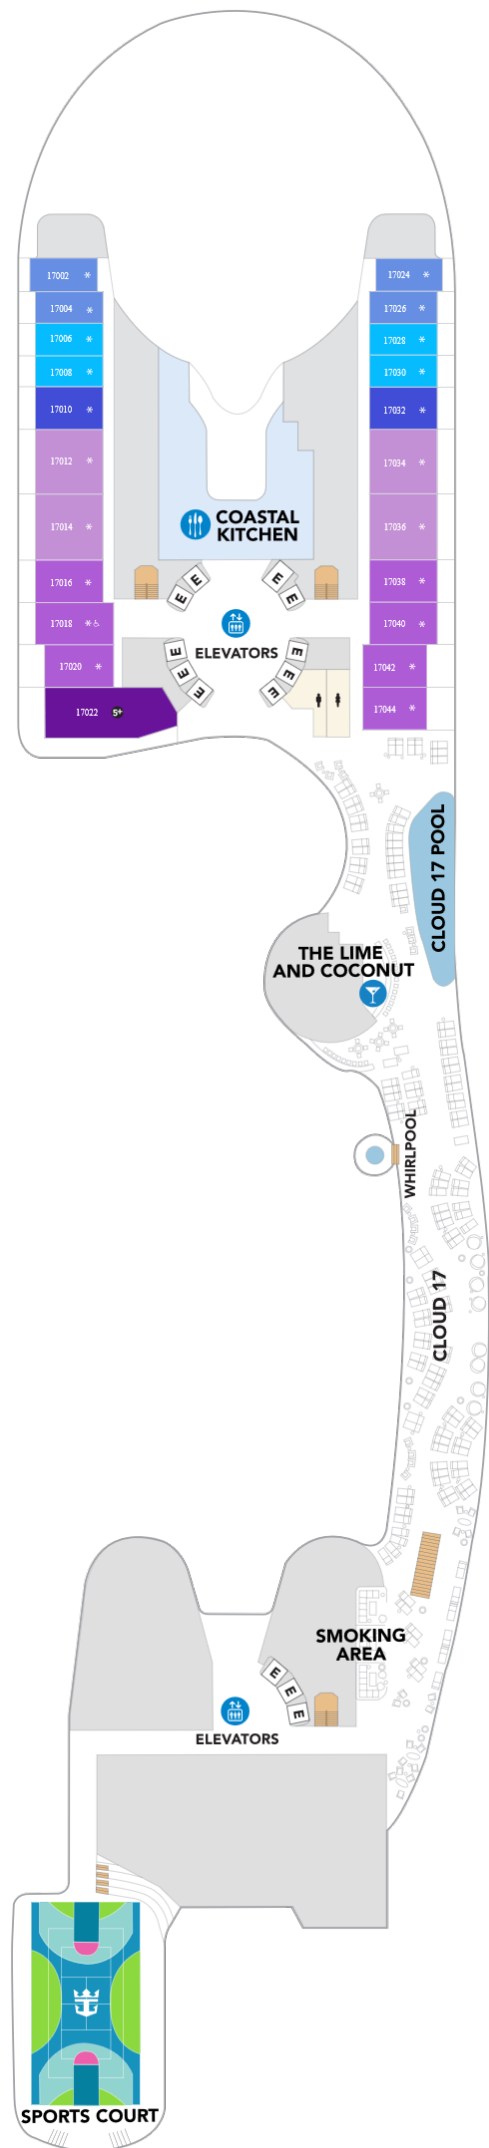

Star of the Seas

Deck Twenty

Star of the Seas

Deck Nineteen

Star of the Seas

Deck Eighteen

Star of the Seas

Deck Seventeen

Royal Suite Class

- GS** Grand Suite - 1 Bedroom
- IL** Icon Loft Access
- IL** Icon Loft
- JY** Sky Junior Suite
- VP** Panoramic Suite
- RL** Royal Loft Suite
- OS** Owner's Suite - 1 Bedroom

Star of the Seas

Deck Sixteen

Royal Suite Class

- GS** Grand Suite - 1 Bedroom
- JY** Sky Junior Suite Access
- JY** Sky Junior Suite
- VP** Panoramic Suite
- OS** Owner's Suite - 1 Bedroom

Star of the Seas

Deck Fifteen

Star of the Seas

Deck Fourteen

Balcony

- D2 D4** Ocean View Balcony
- D2** Ocean View Balcony Access
- F1 F5** Central Park View Balcony
- H3** Surfside Family Balcony Access
- H3 H5** Surfside Family View Balcony

Ocean View