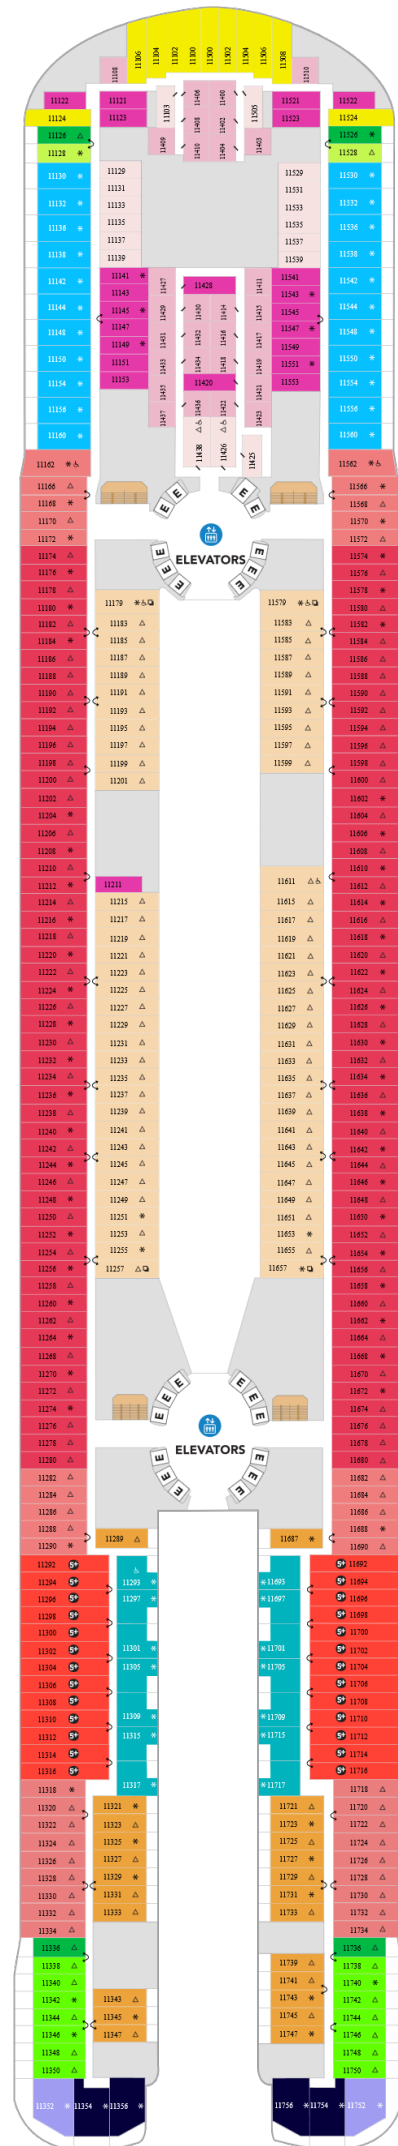

Star of the Seas

Deck Twenty

Star of the Seas

Deck Nineteen

Star of the Seas

Deck Eighteen

Star of the Seas

Deck Seventeen

Royal Suite Class

- GS** Grand Suite - 1 Bedroom
- IL** Icon Loft Access
- IL** Icon Loft
- JY** Sky Junior Suite
- VP** Panoramic Suite
- RL** Royal Loft Suite
- OS** Owner's Suite - 1 Bedroom

Star of the Seas

Balcony

- C3 C5** Ocean View Large Balcony
- D3 D5** Ocean View Balcony
- H3 H5** Surfside Family View Balcony
- I1 I3** Infinite Ocean View Balcony
- IF** Infinite Central Park Bal Acce
- IB** Family Infinite Oceanview Balc
- IF** Infinite Central Park View Bal
- I3** Infinite Ocean View Balc Acces
- IF** Infinite Central Park Balc

Ocean View

- N4** Ocean View

Interior

- Q2** Interior Plus
- R3 R4** Spacious Interior
- V4** Interior
- V4** Interior Accessible

Star of the Seas

Deck Ten

Royal Suite Class

- JT** Sunset Junior Suite
- JY** Sky Junior Suite
- SF** Surfside Family Suite
- SN** Sunset Corner Suite