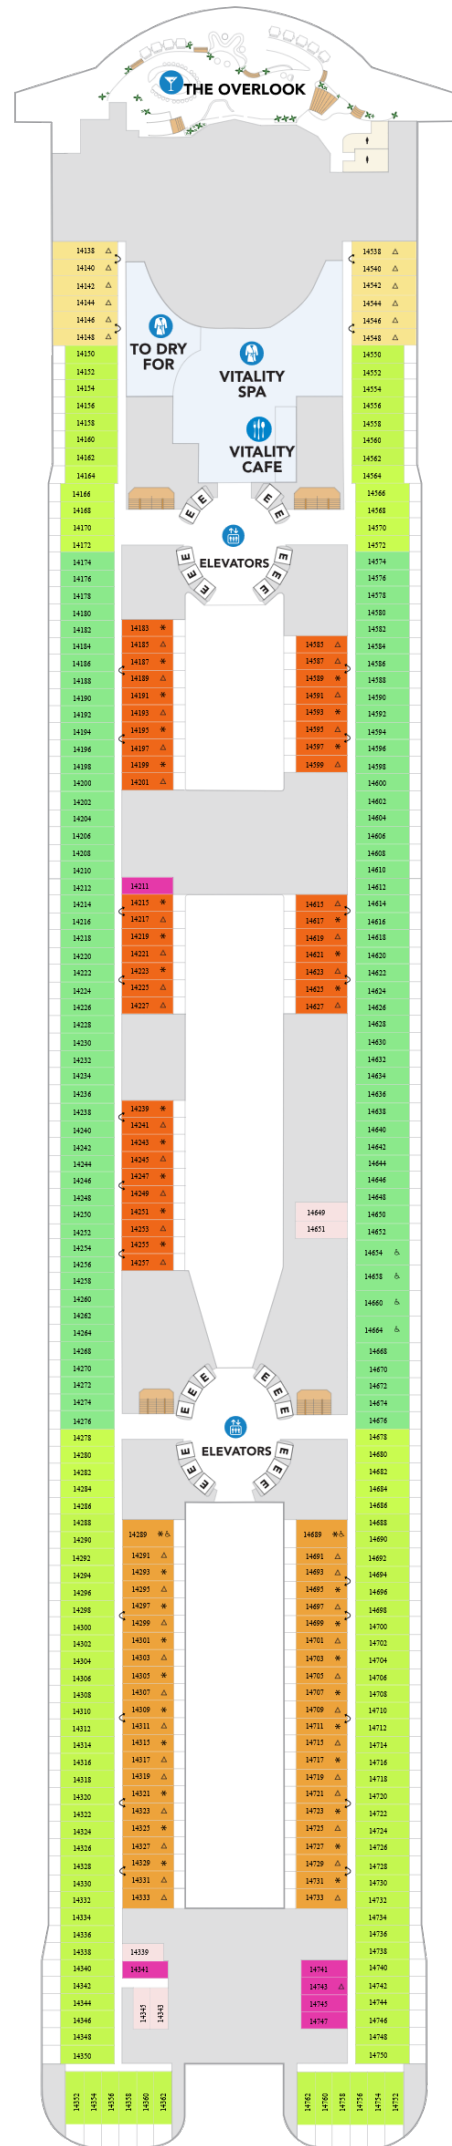

Royal Suite Class

- GS** Grand Suite - 1 Bedroom
- IL** Icon Loft Access
- IL** Icon Loft
- JY** Sky Junior Suite
- VP** Panoramic Suite
- RL** Royal Loft Suite
- OS** Owner's Suite - 1 Bedroom

Star of the Seas

Deck Sixteen

Royal Suite Class

- GS** Grand Suite - 1 Bedroom
- JY** Sky Junior Suite Access
- JY** Sky Junior Suite
- VP** Panoramic Suite
- OS** Owner's Suite - 1 Bedroom

Star of the Seas

Deck Fifteen

Star of the Seas

Deck Fourteen

Balcony

- D2 D4** Ocean View Balcony
- D2** Ocean View Balcony Access
- F1 F5** Central Park View Balcony
- H3** Surfside Family Balcony Access
- H3 H5** Surfside Family View Balcony

Ocean View

- L5** Panoramic Ocean View

Interior

- R3 R4** Spacious Interior
- V4** Interior

Star of the Seas

Deck Twelve

Royal Suite Class

SN Sunset Corner Suite

Balcony