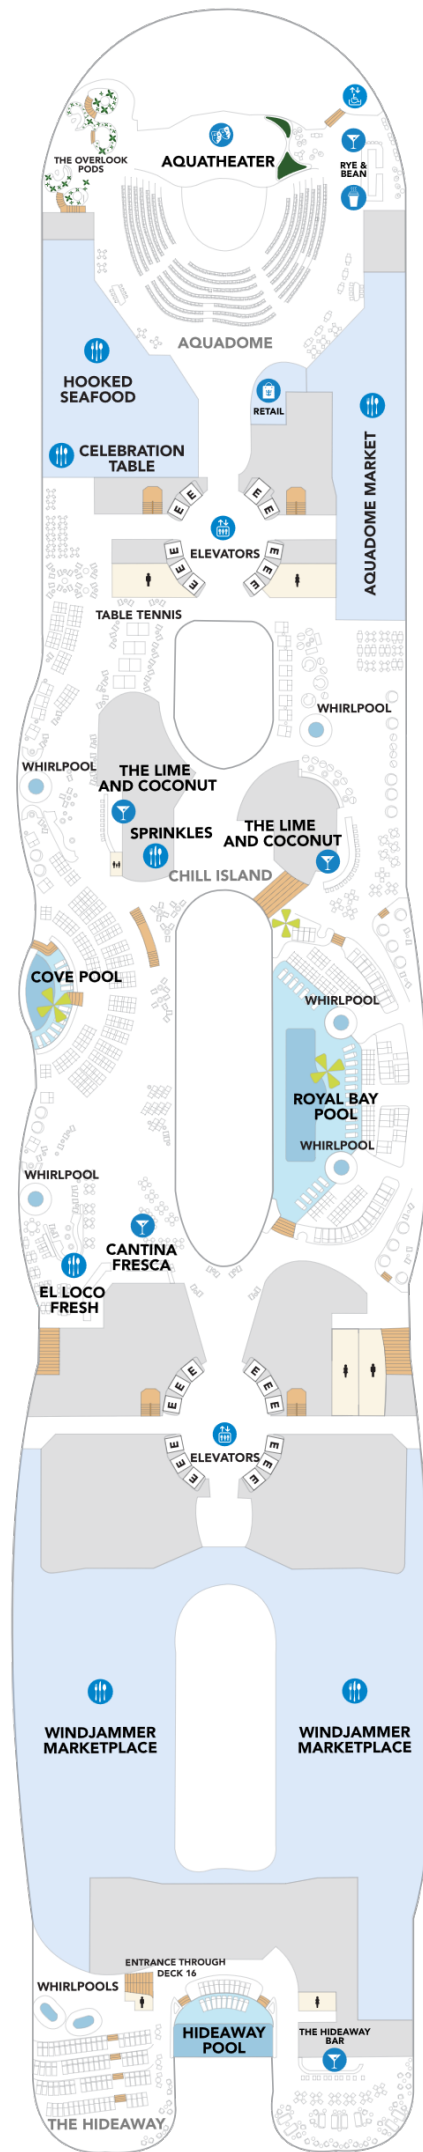

Star of the Seas

Deck Twenty

Star of the Seas

Deck Nineteen

Star of the Seas

Deck Eighteen

Star of the Seas

Deck Seventeen

Royal Suite Class

- GS** Grand Suite - 1 Bedroom
- IL** Icon Loft Access
- IL** Icon Loft
- JY** Sky Junior Suite
- VP** Panoramic Suite
- RL** Royal Loft Suite
- OS** Owner's Suite - 1 Bedroom

Star of the Seas

Deck Sixteen

Royal Suite Class

- GS** Grand Suite - 1 Bedroom
- JY** Sky Junior Suite Access
- JY** Sky Junior Suite
- VP** Panoramic Suite
- OS** Owner's Suite - 1 Bedroom

Star of the Seas

Deck Fifteen

Star of the Seas

Deck Fourteen

Balcony

- D2 D4** Ocean View Balcony
- D2** Ocean View Balcony Access
- F1 F5** Central Park View Balcony
- H3** Surfside Family Balcony Access
- H3 H5** Surfside Family View Balcony

Ocean View