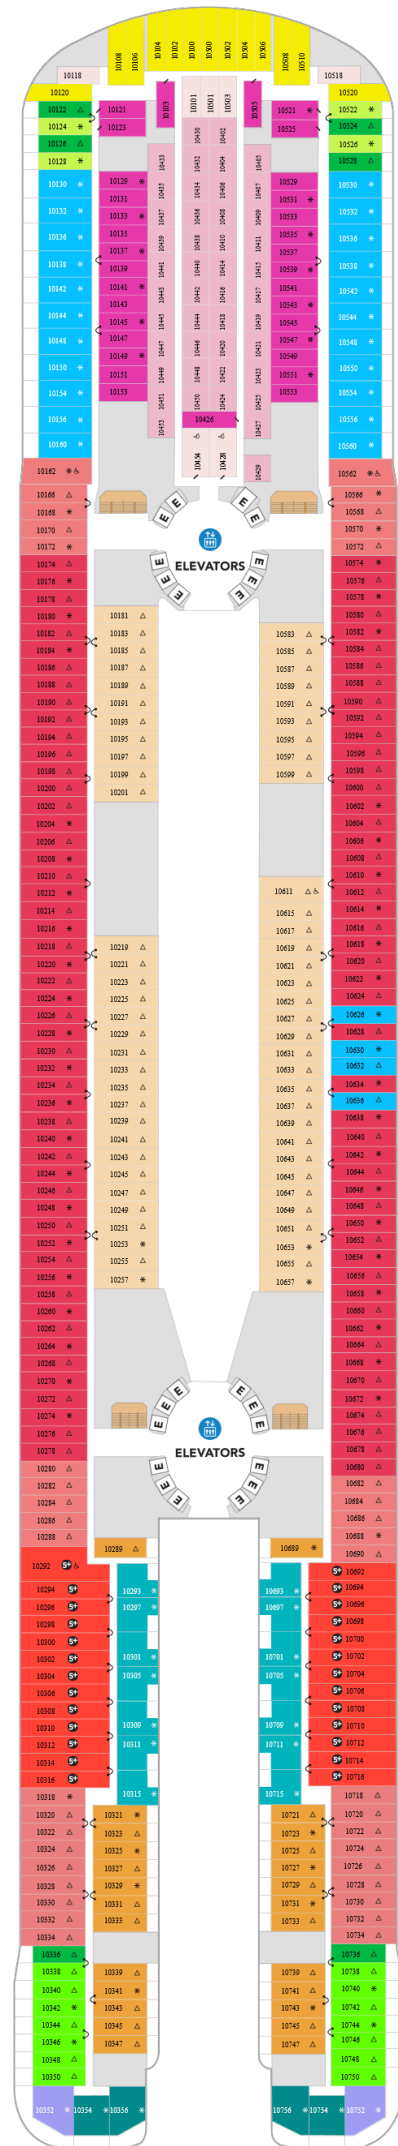

Star of the Seas

Deck Ten

Royal Suite Class

- **JT** Sunset Junior Suite
- **JY** Sky Junior Suite
- **SF** Surfside Family Suite
- **SN** Sunset Corner Suite

Balcony

- **C3 C5** Ocean View Large Balcony
- **D3 D5** Ocean View Balcony
- **H3 H5** Surfside Family View Balcony
- **I1 I3** Infinite Ocean View Balcony
- **IB** Family Infinite OV Balc Access
- **IF** Infinite Central Park Bal Acce
- **IB** Family Infinite Oceanview Balc
- **IF** Infinite Central Park View Bal
- **I3** Infinite Ocean View Balc Acces
- **IF** Infinite Central Park Balc

Ocean View

- **N4** Ocean View

Interior

- **Q2** Interior Plus
- **R3 R4** Spacious Interior
- **V4** Interior
- **V4** Interior Accessible