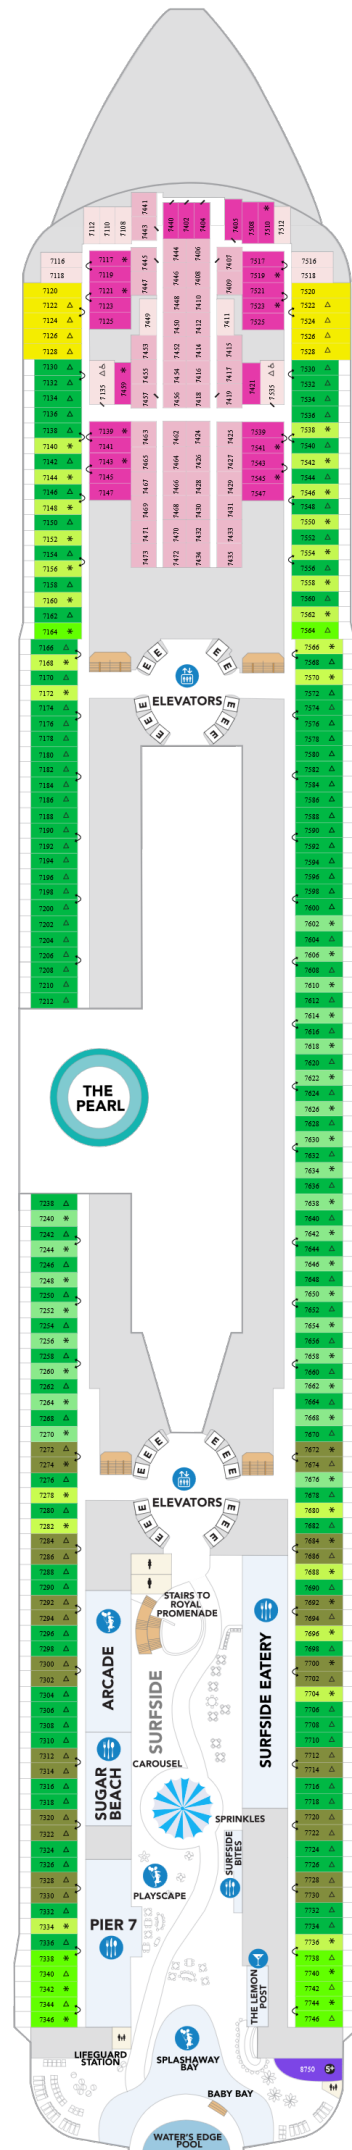

Star of the Seas

Deck Seven

Balcony

- C3 C5 Ocean View Large Balcony
- CB Connecting Ocean View Balcony
- D1 D3 Ocean View Balcony
- D5 Ocean View Balcony

Ocean View

- N4 N5 Ocean View

Interior

- Q2 Interior Plus
- R3 R4 Spacious Interior
- V4 Interior
- V4 Interior Accessible