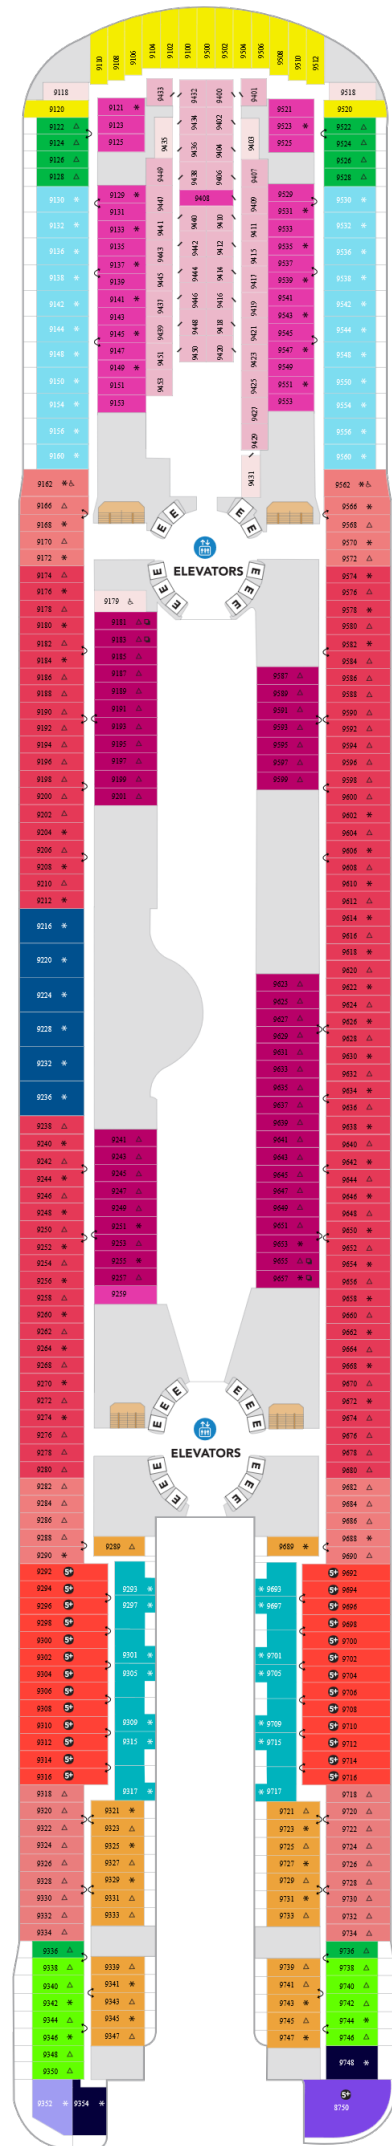

Star of the Seas

Deck Nine

Royal Suite Class

- IG Infinite Grand Suite
- JS Junior Suite
- SF Surfside Family Suite
- SN Sunset Corner Suite
- SS Sunset Suite

Balcony

- C3 C5 Ocean View Large Balcony
- D5 Ocean View Balcony
- H3 H5 Surfside Family View Balcony
- I1 I3 Infinite Ocean View Balcony
- IB Family Infinite Oceanview Balc
- I3 Infinite Ocean View Balc Acces

Ocean View

- N4 Ocean View

Interior

- Q2 Interior Plus
- R3 R4 Spacious Interior
- U5 Central Park Interior
- V4 Interior
- V4 Interior Accessible