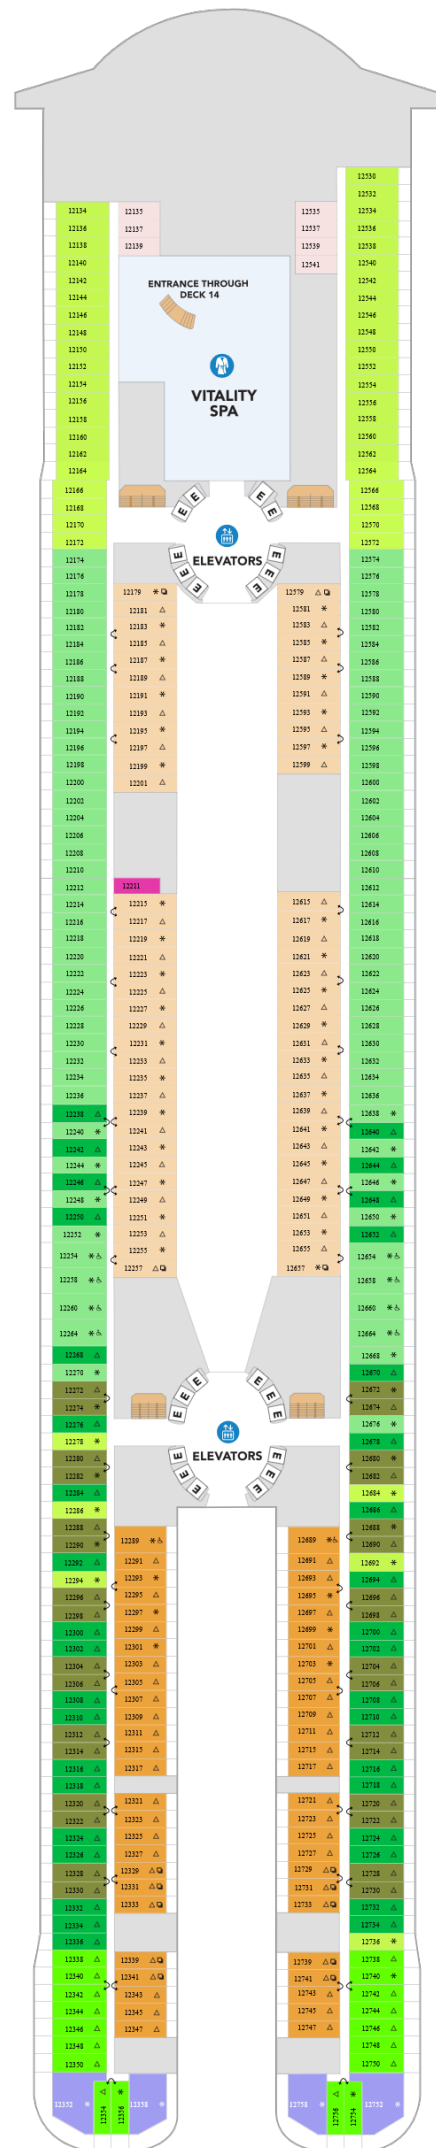

Star of the Seas

Deck Twelve

Royal Suite Class

SN Sunset Corner Suite

Balcony

C3 C5 Ocean View Large Balcony

CB Connecting Ocean View Balcony

D1 D2
D3 D4 Ocean View Balcony

D5

D1 Ocean View Balcony Access

H3 Surfside Family Balcony Access

H3 H5 Surfside Family View Balcony

IF Infinite Central Park View Bal

IF Infinite Central Park Balc

Interior

R4 Spacious Interior

V4 Interior